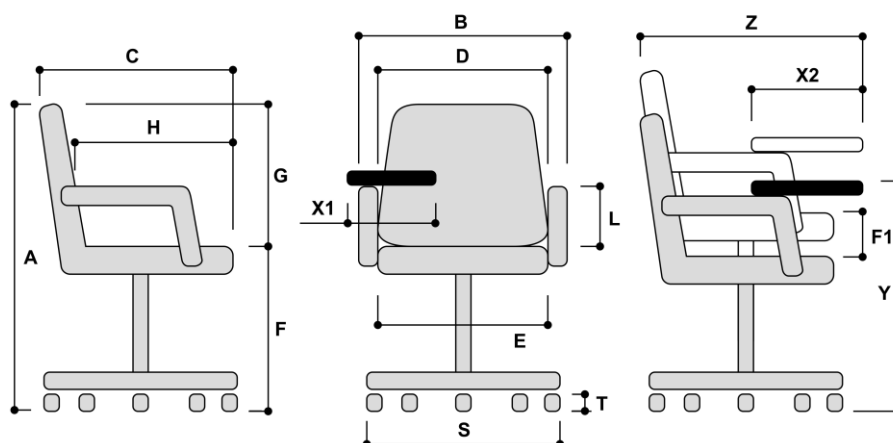

## Model specification :

- on base KYLIE with glides
- BS-KYLIE-NY-4B 720 - Nylon chair high base 4-leg
- MR-KYLIE-NY-A (413) czarny - Seat support, fixed, high

Overall dimensions (mm)		From	To	Stroke
Total height	A	885		
Total width	B	600		
Total depth	C	510		
Back width	D	415		
Seat width	E	430		
Height to top of seat	F	455		F1
Back height from top of seat	G	400		
Seat depth	H	440		
Armrest height	L	190		
Base diameter	S	720		
Wheel diameter	T			
Table width	X1			
Table depth	X2			
Height to top of table	Y			
Total depth with table	Z			