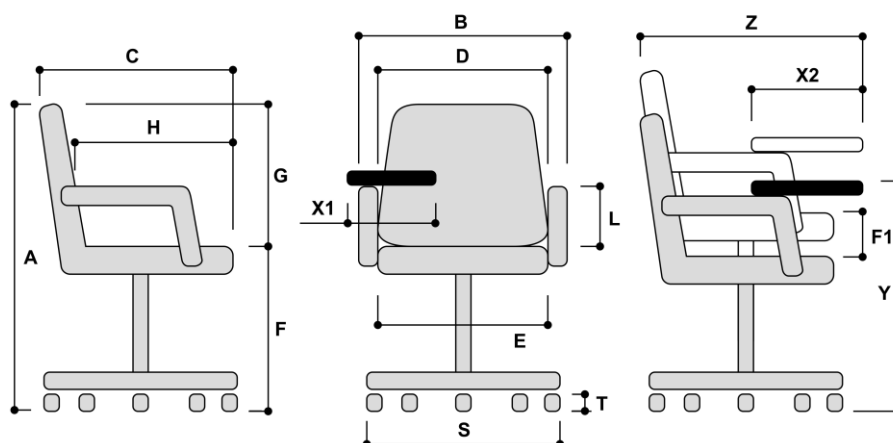

## Model specification :

- on base KYLIE with castors
- BS-KYLIE-NY-4B 720 - Nylon chair high base 4-leg
- MR-KYLIE-NY-B (313) czarny - Seat support, fixed

Overall dimensions (mm)		From	To	Stroke
Total height	A	895		
Total width	B	600		
Total depth	C	510		
Back width	D	415		
Seat width	E	430		
Height to top of seat	F	465		F1
Back height from top of seat	G	400		
Seat depth	H	440		
Armrest height	L	190		
Base diameter	S	720		
Wheel diameter	T	60		
Table width	X1			
Table depth	X2			
Height to top of table	Y			
Total depth with table	Z			