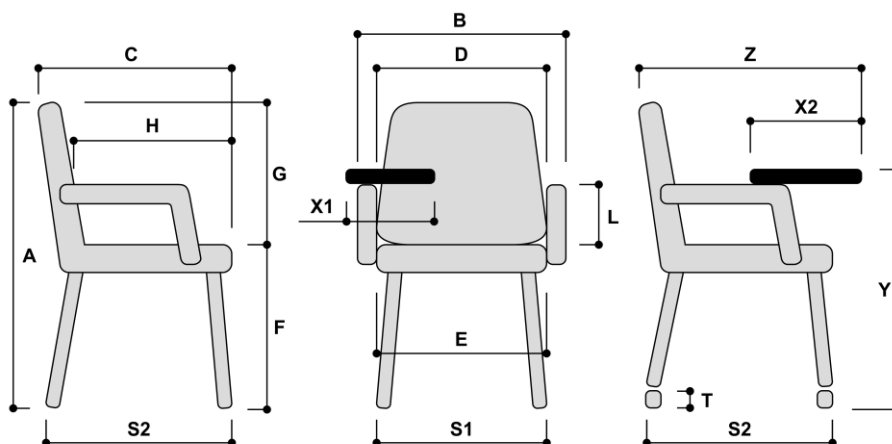

## Model specification :

- chair with arms, plywood seat and back

Overall dimensions (mm)		From	To	Stroke
Total height	A	790		
Total width	B	580		
Total depth	C	475		
Back width	D	515		
Seat width	E	455		
Height to top of seat	F	465		
Back height from top of seat	G	325		
Seat depth	H	475		
Armrest height	L	210		
Frame width (at base)	S1	525		
Frame depth (at base)	S2	515		
Wheel diameter	T			
Table width	X1			
Table depth	X2			
Height to top of table	Y			
Total depth with table	Z			