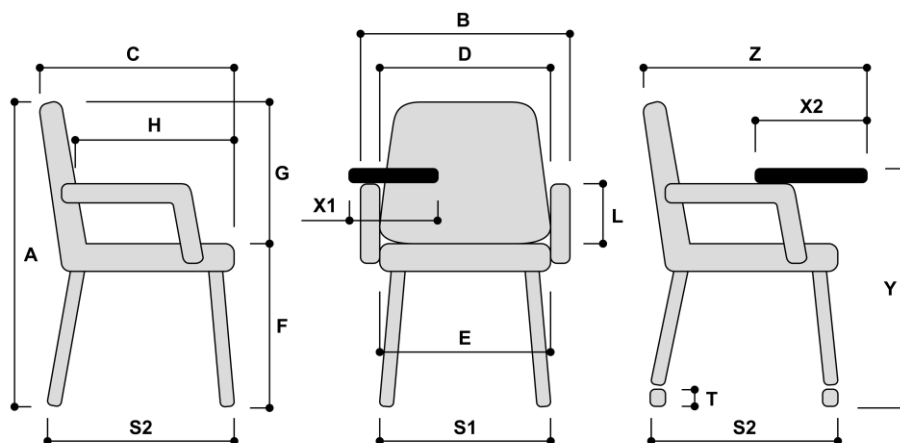

## Model specification :

- standard uph. version, on base ELBA with castors
- BS-ELBA-F-DR - Steel base 4-leg, no rotation, with castors, inclined 3 degrees

Overall dimensions (mm)		From	To	Stroke
Total height	A	860		
Total width	B	465		
Total depth	C	550		
Back width	D	450		
Seat width	E	465		
Height to top of seat	F	450		
Back height from top of seat	G	410		
Seat depth	H	430		
Armrest height	L			
Frame width (at base)	S1	500		
Frame depth (at base)	S2	500		
Wheel diameter	T	60		
Table width	X1			
Table depth	X2			
Height to top of table	Y			
Total depth with table	Z			